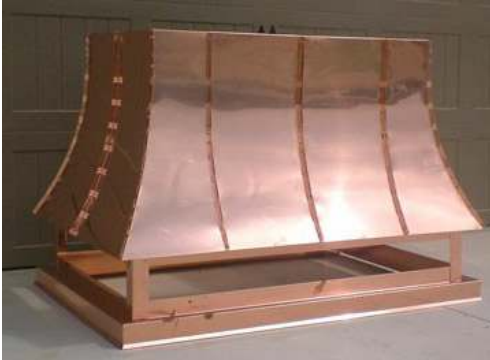

To Order Call: 1-800-236-8453
Custom Chimney Caps & Shrouds

Order # VR320773
Copper Curved Standing Seam Chimney Shroud (No Base Cap)
32" x 64" x 36" H

*Customer to Provide measurements and Flu Locations

Available in Clear Coat Finish, Natural Aging or Patina Green Finish