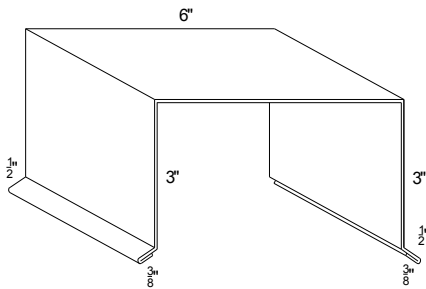

Order # VR350735
Wall Cap/Coping
Available in 10' Lengths
Dimensions may vary if required
Fastening Cleats and Joints also available upon Request

Available in 16 oz copper, 24 ga Kynar
and .032 Aluminum Kynar and other
available metals