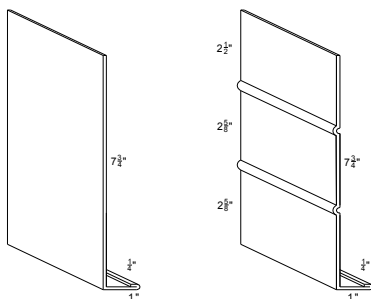

Order # VR320415
8" Smooth Fascia
Order # VR320414
8" Double Ribbed Smooth Fascia
Available in 10' Lengths
Dimensions may vary if required

Available in 16 oz copper, 24 ga Kynar
and .032 Aluminum Kynar and other
available metals