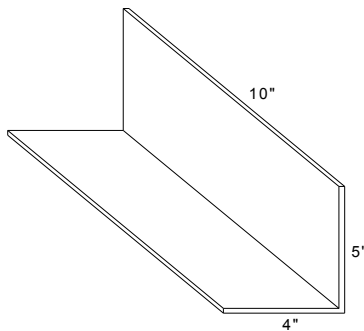

Order # VR320111
Step Angle Flashing 4" x 5" x10"
 Also Available in 3x3x5, 3x4x7, 4x4x8 and 4x5x9

Available in 16 oz copper, 24 ga Kynar and .032 Aluminum Kynar and other available metals

Order # VR320353
Standard 24" - "W" Valley
 Available in 10' Lengths
 Also available in 18" and 20" Girth