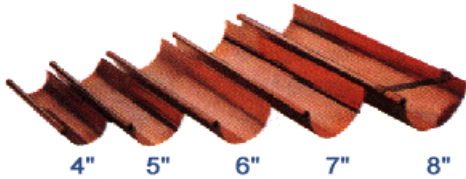

Available in 16 oz copper, 24 ga Kynar
and .032 Aluminum Kynar and other
available metals

To Order Call: 1-800-236-8453 Copper Roof Drainage Products

Order # VR320183
5" 20 oz Copper Half Round Gutter

Order # VR320270
6" 20 oz Copper Half Round Gutter

Available in 10' or 20' Lengths
4", 7" & 8" HR are Available as special order

Available in 16 oz and 20 oz Copper.

Order # VR320763
3" 16 oz Copper Plain Rd and Rd Corrugated Downspout

Order # VR320751
4" 16 oz Copper Plain Rd and Rd Corrugated Downspout