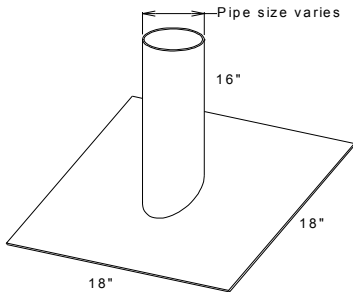

Order # VR320797
Copper Plumbing Pipe Flashing
18" x 18" Base 16" High

Available in 2", 3", 4", 5" and 6" Pipe Sizes

Custom sizes available on request