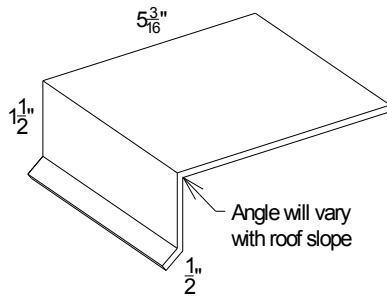

Order # VR320104
Standard Gutter Apron Flashing 2" Face
Available in 10' Lengths

Order # VR320421
Re-Roof Gutter Apron Flashing 3" Face

Available in 16 oz copper, 24 ga Kynar and .032 Aluminum Kynar and other available metals