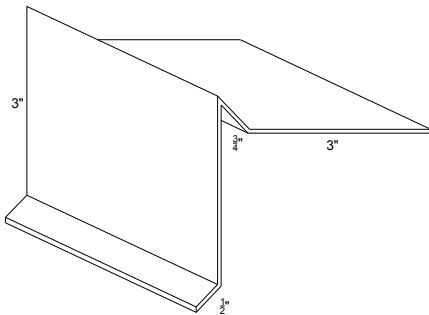

Order # VR310405
Gravel Stop Flashing
Available in 10' Lengths
Dimensions may vary if required
Fastening Cleats available upon request

Available in 16 oz copper, 24 ga Kynar
and .032 Aluminum Kynar and other
available metals