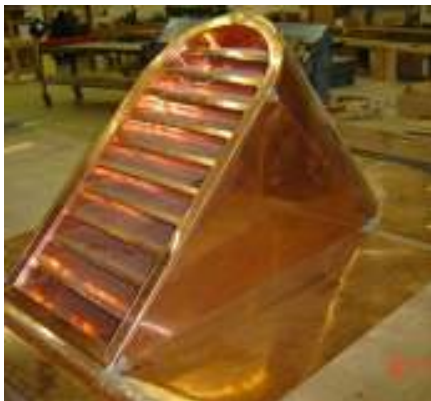

Order #
Copper Ventilation Round Top Dormer
24" x 48" x 48" D

*Customer to Provide Size and Roof Pitch.

Available in Copper and other available metals.